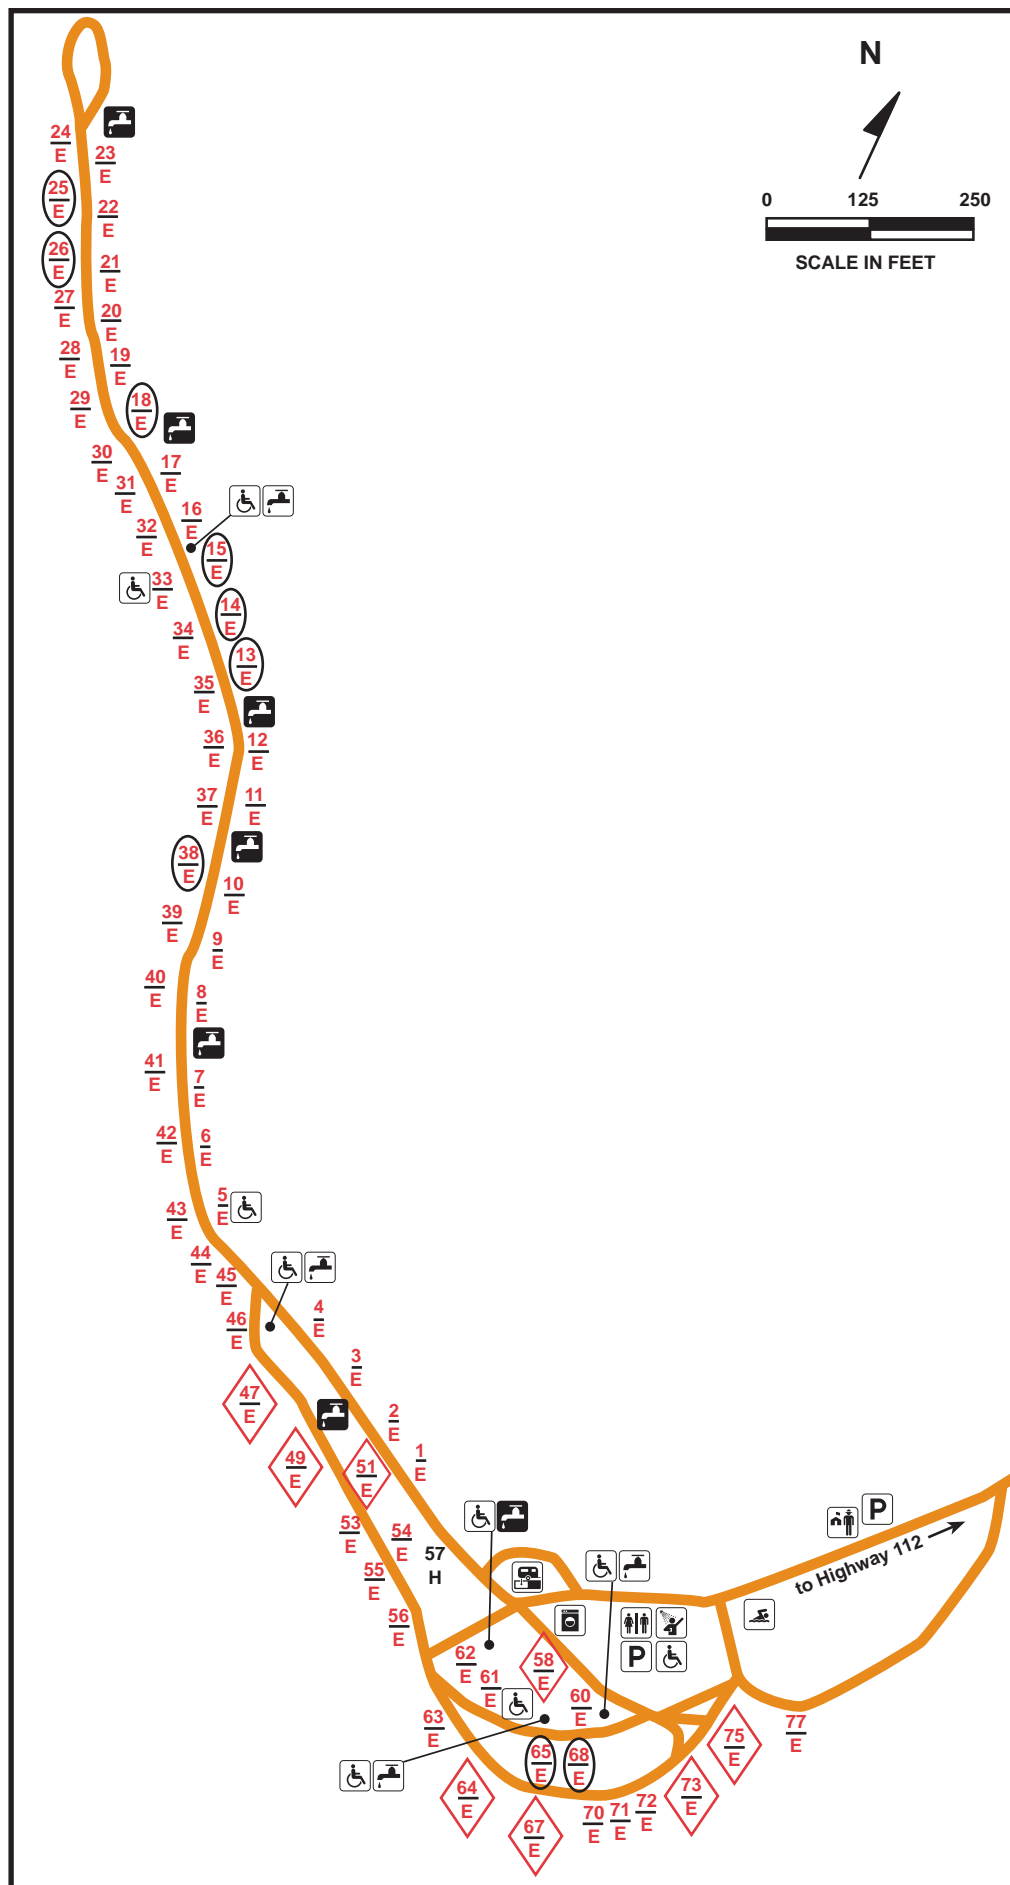

# ROARING RIVER STATE PARK

## Campground 1

### LEGEND

- # reservable site
- E electric site
- ◇# family site
- ⊕# pull-through site
- H campground host
- ♿ accessible
- 🚰 water
- ❄️ frost-free water
- 🚻 restroom
- 🚿 showerhouse
- 🧺 laundry
- 🗑️ dump station
- P parking
- 🏠 park office/visitor center
- 🏊 swimming pool