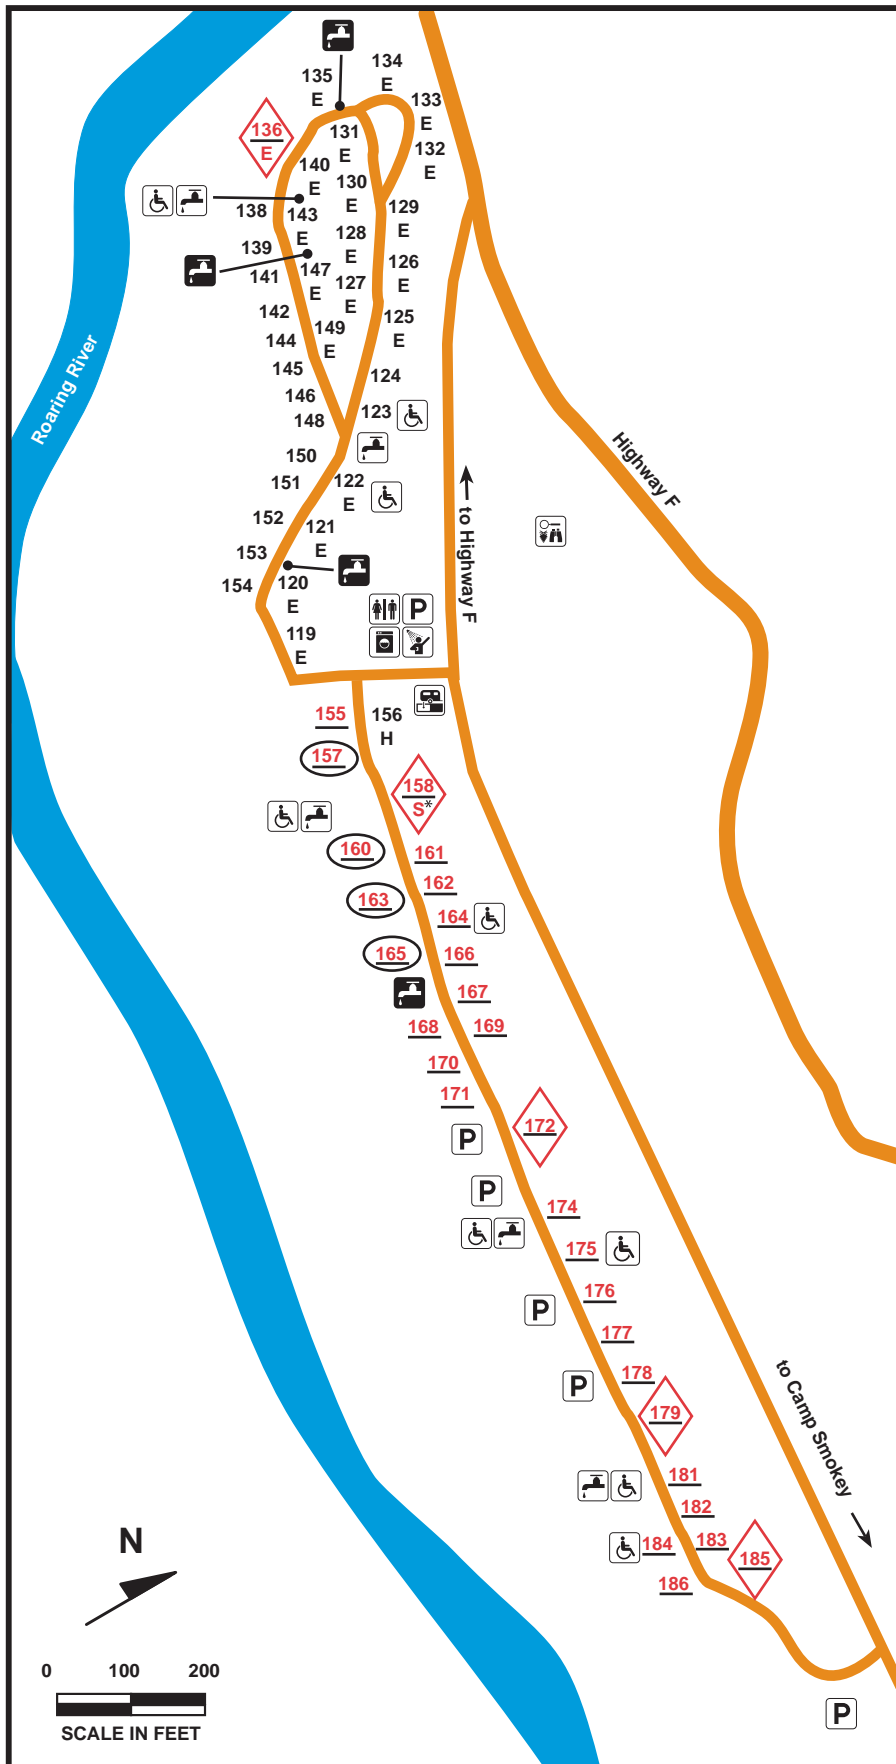

# ROARING RIVER STATE PARK

## Campground 3

### LEGEND

- # reservable site
- # basic site
- E electric site
- S sewer/electric/water site
- ◇ family site
- ⊕ pull-through site
- H campground host
- \* 50 amp service
- ♿ accessible
- 🚰 water
- ❄️ frost-free water
- 🚻 restroom
- 🚿 showerhouse
- 🧺 laundry
- 🗑️ dump station
- P parking
- 🌳 nature center

**Closed November through Feb. 24**